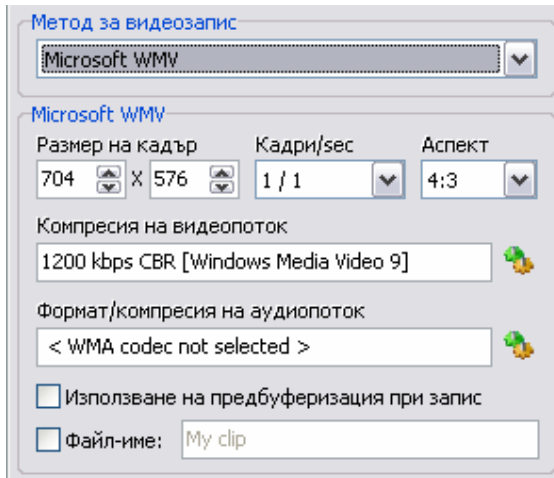

- **DV**

  PAL 720x576, 5:1

  DV 3.515 B/s.

  NTSC - 720x480.

  DV-

  -1 -12 ;

  -1 -210 ;

  -1 -4 45

- **WMV**

WMV

WMV

MPEG,

768 bs

640 480 768 Kbs 5

4

1500 Kbs

4