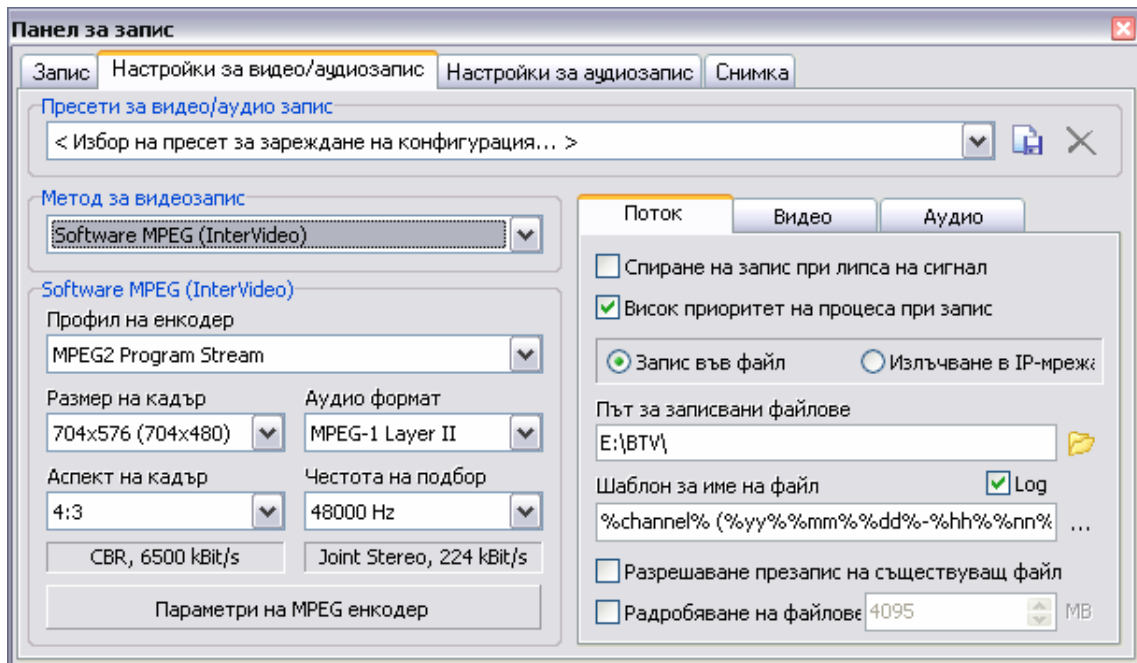

- - capture AVI (Audio-Video Interleaved -).

Microsoft
API Video for Windows. "AVI"

(640 480 1 1 Gb).

- DV**

PAL 720x576, 5:1

DV 3.515 B/s.

NTSC - 720x480.

DV-