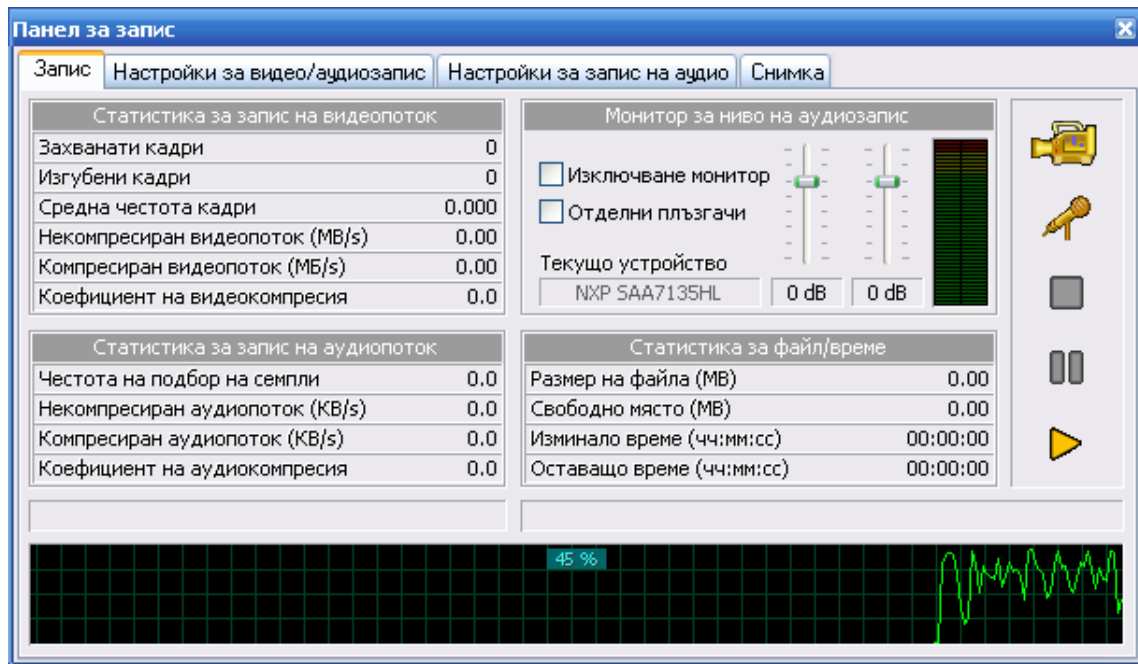

- - capture AVI (Audio-Video Interleaved -).

Microsoft
API Video for Windows. "AVI"

(640 480 1 1 Gb).

- DV**

PAL 720x576, 5:1

DV 3.515 B/s.

NTSC - 720x480.

DV-