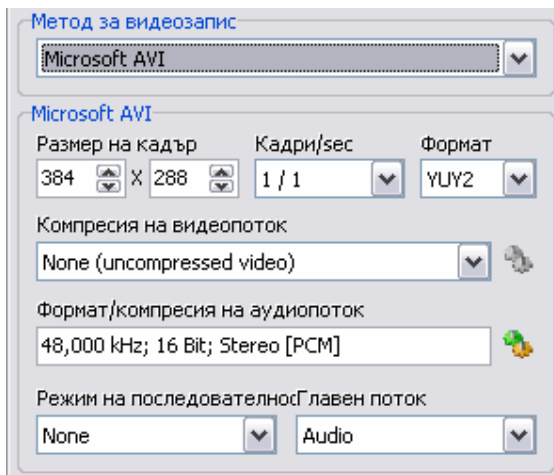

Microsoft
API Video for Windows. "AVI"

(640 480 1 1 Gb).